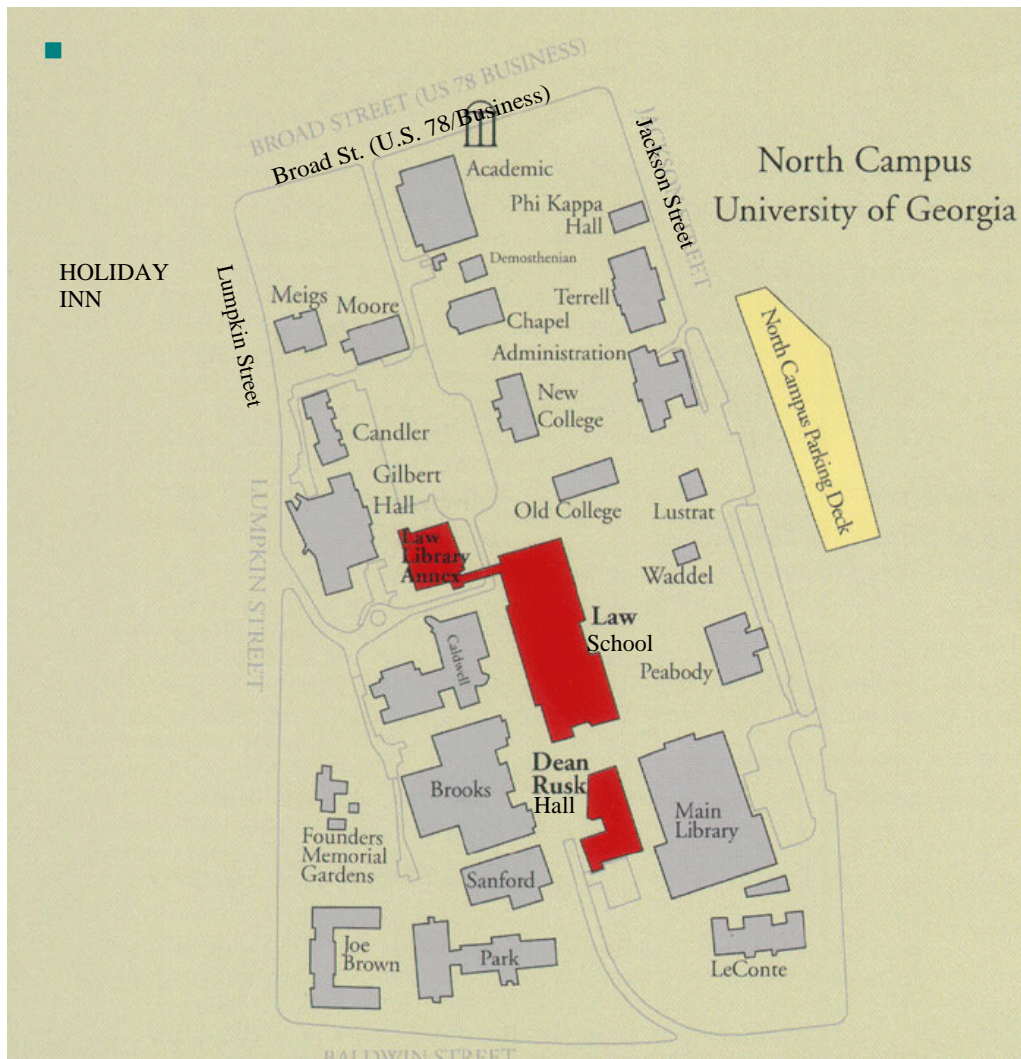

## Dean Rusk Hall

The Dean Rusk Center is located on the second floor of Dean Rusk Hall, adjacent to the Main Library on North Campus. Visitor parking is available in the North Campus Parking Deck on Jackson Street.

[Click here](#) to view a map of the main campus.